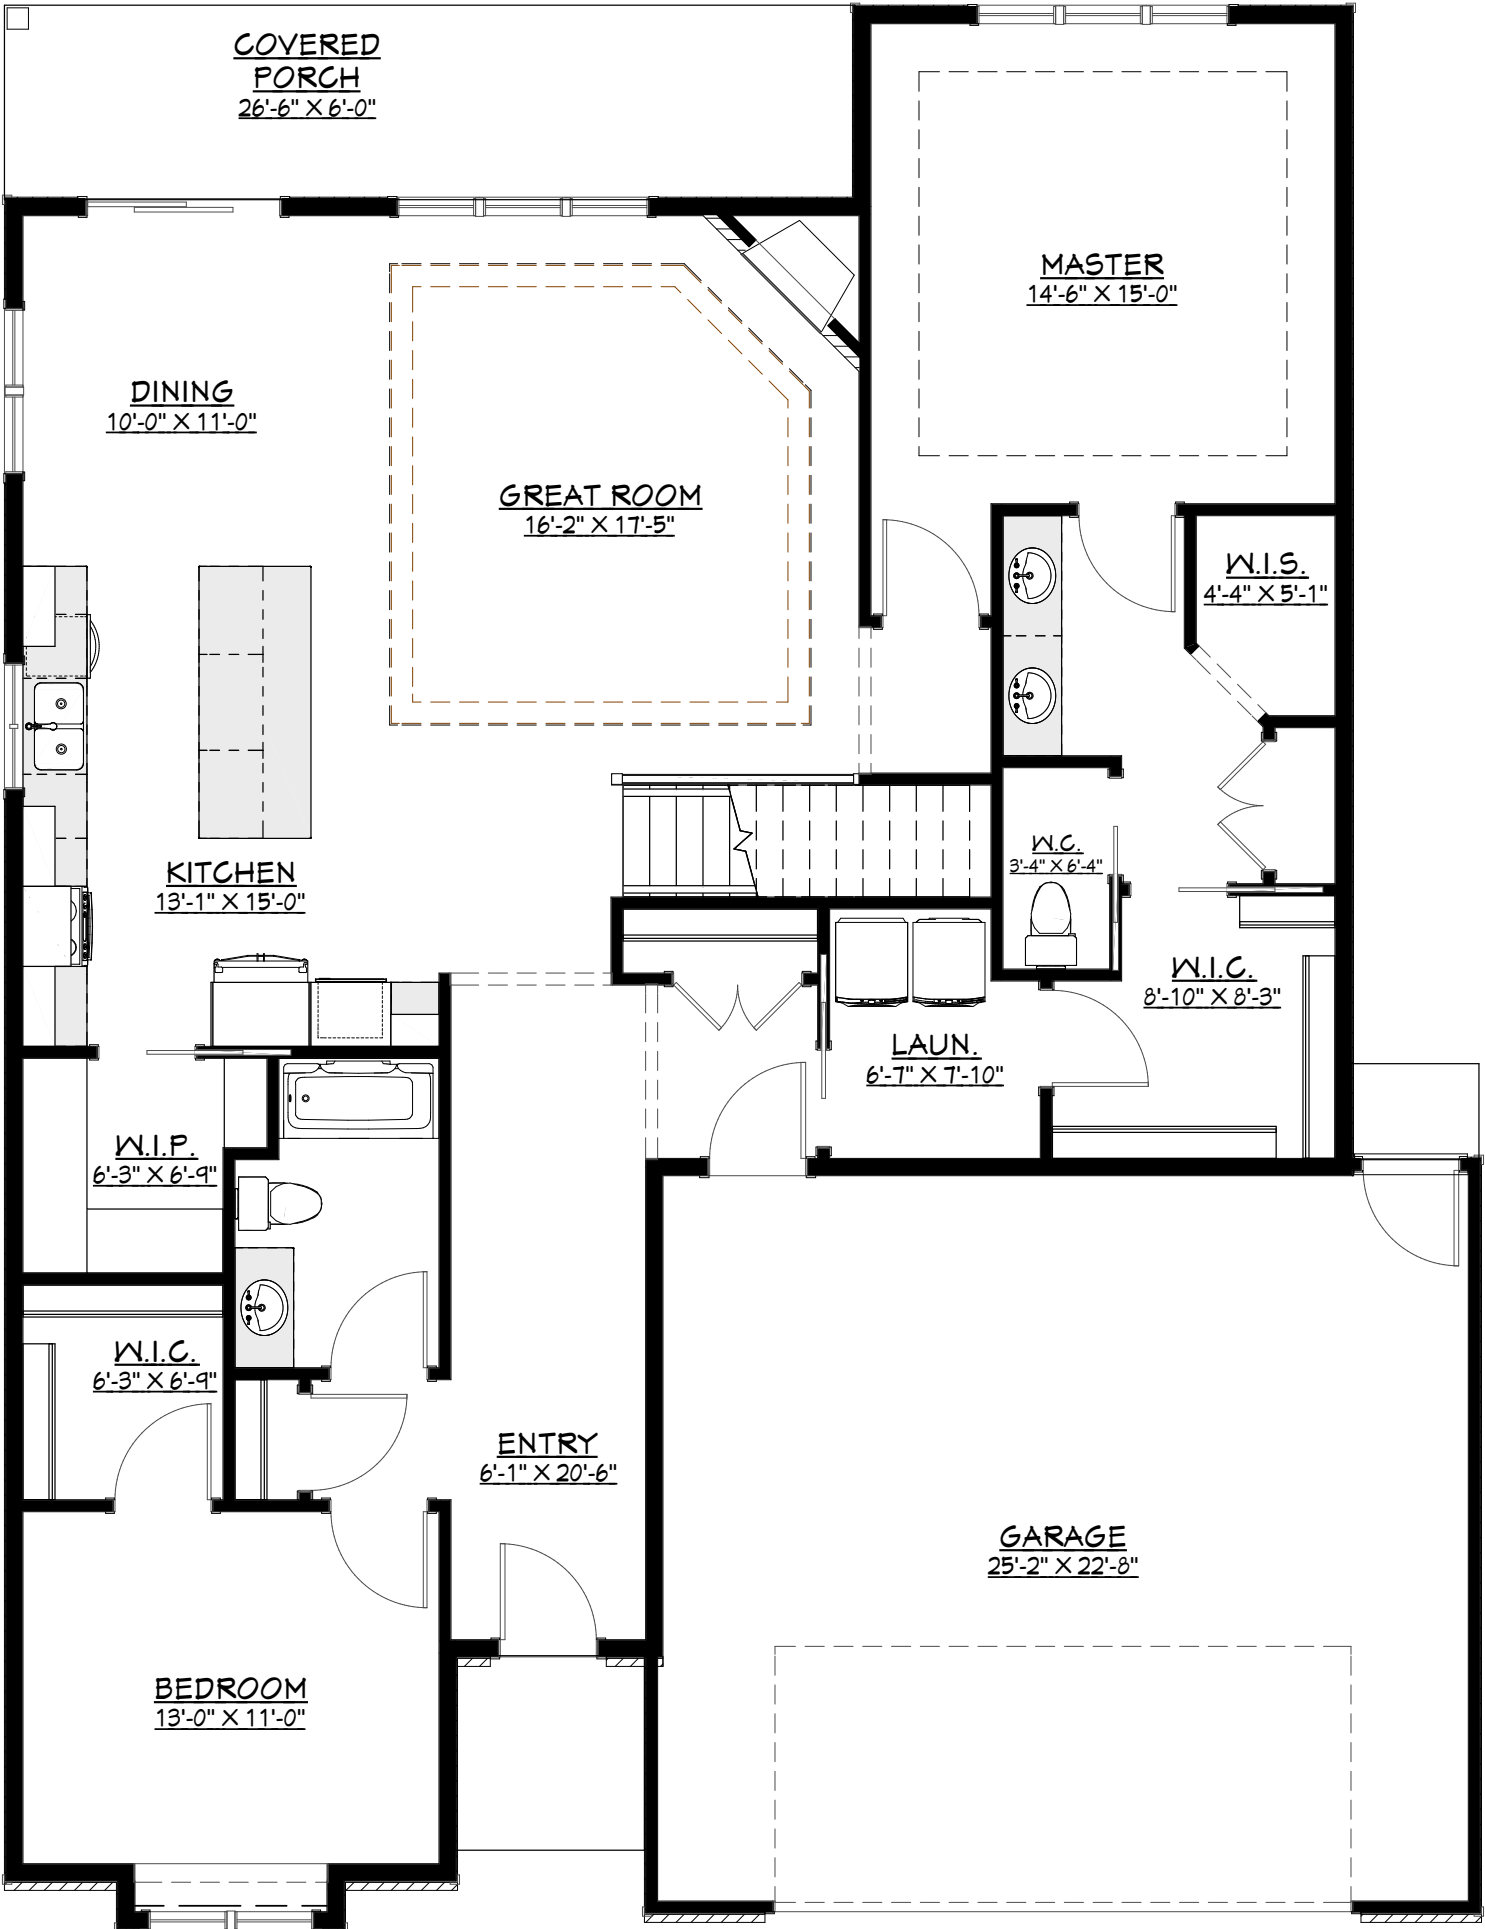

THE HICKORY

LIVING AREA
1788 SQ FT

STORAGE

FUTURE BEDROOM
12'-2" X 11'-1"

FUTURE REC ROOM
25'-1" X 17'-9"

STORAGE

FUTURE LIVING AREA
765 SQ FT