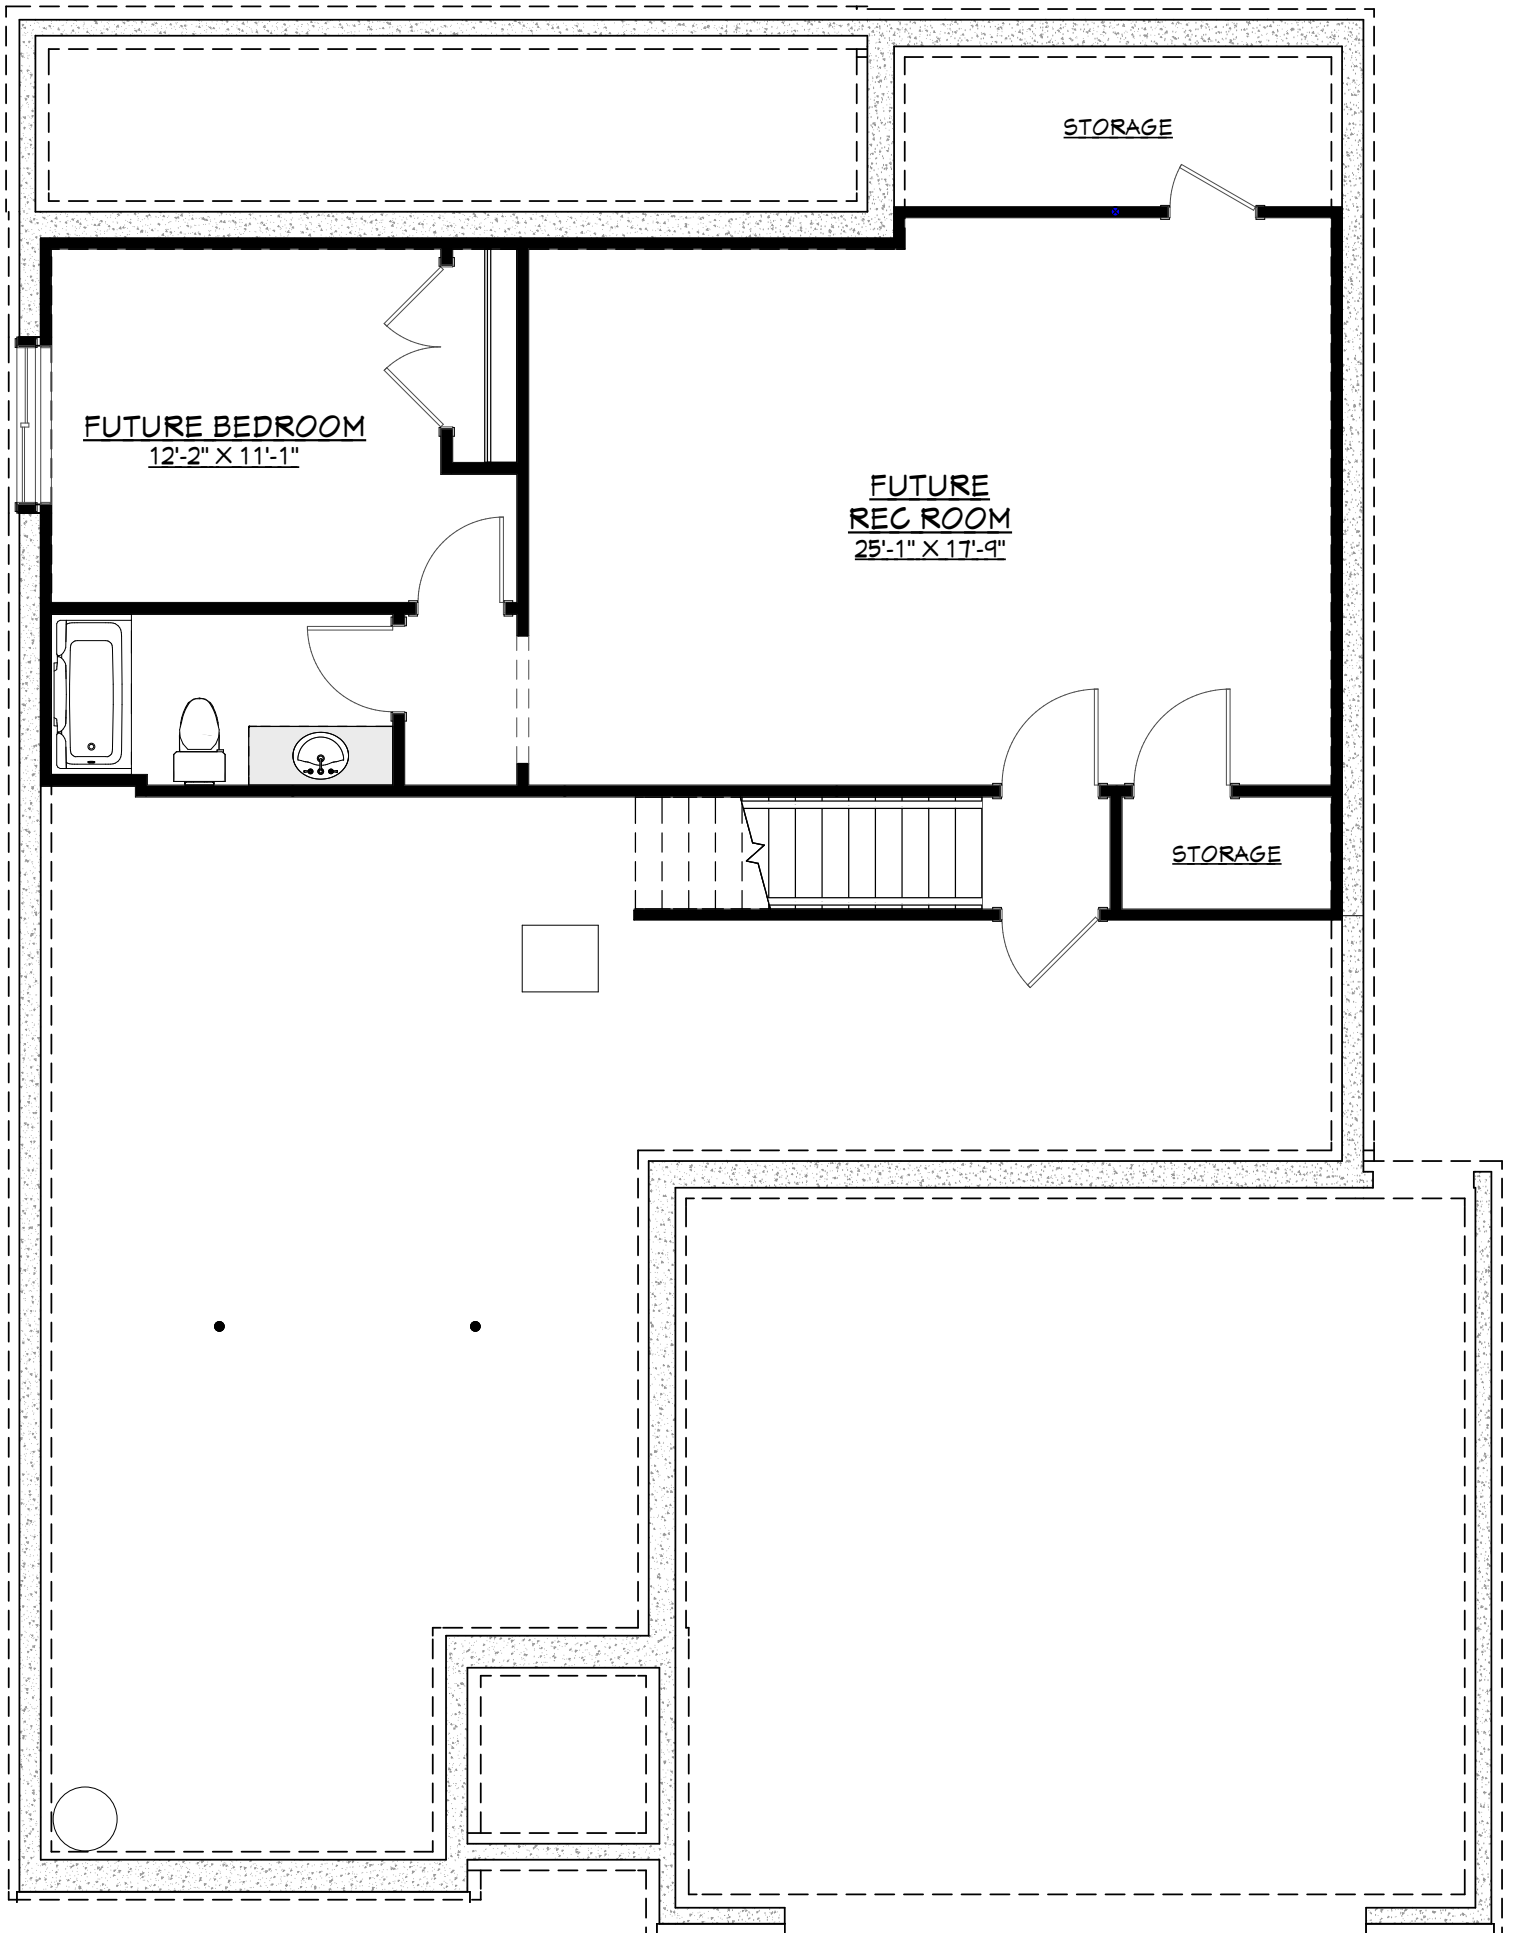

THE HICKORY

LIVING AREA
1788 SQ FT

STORAGE

FUTURE BEDROOM
12'-2" X 11'-1"

FUTURE REC ROOM
25'-1" X 17'-9"

STORAGE

FUTURE LIVING AREA
765 SQ FT