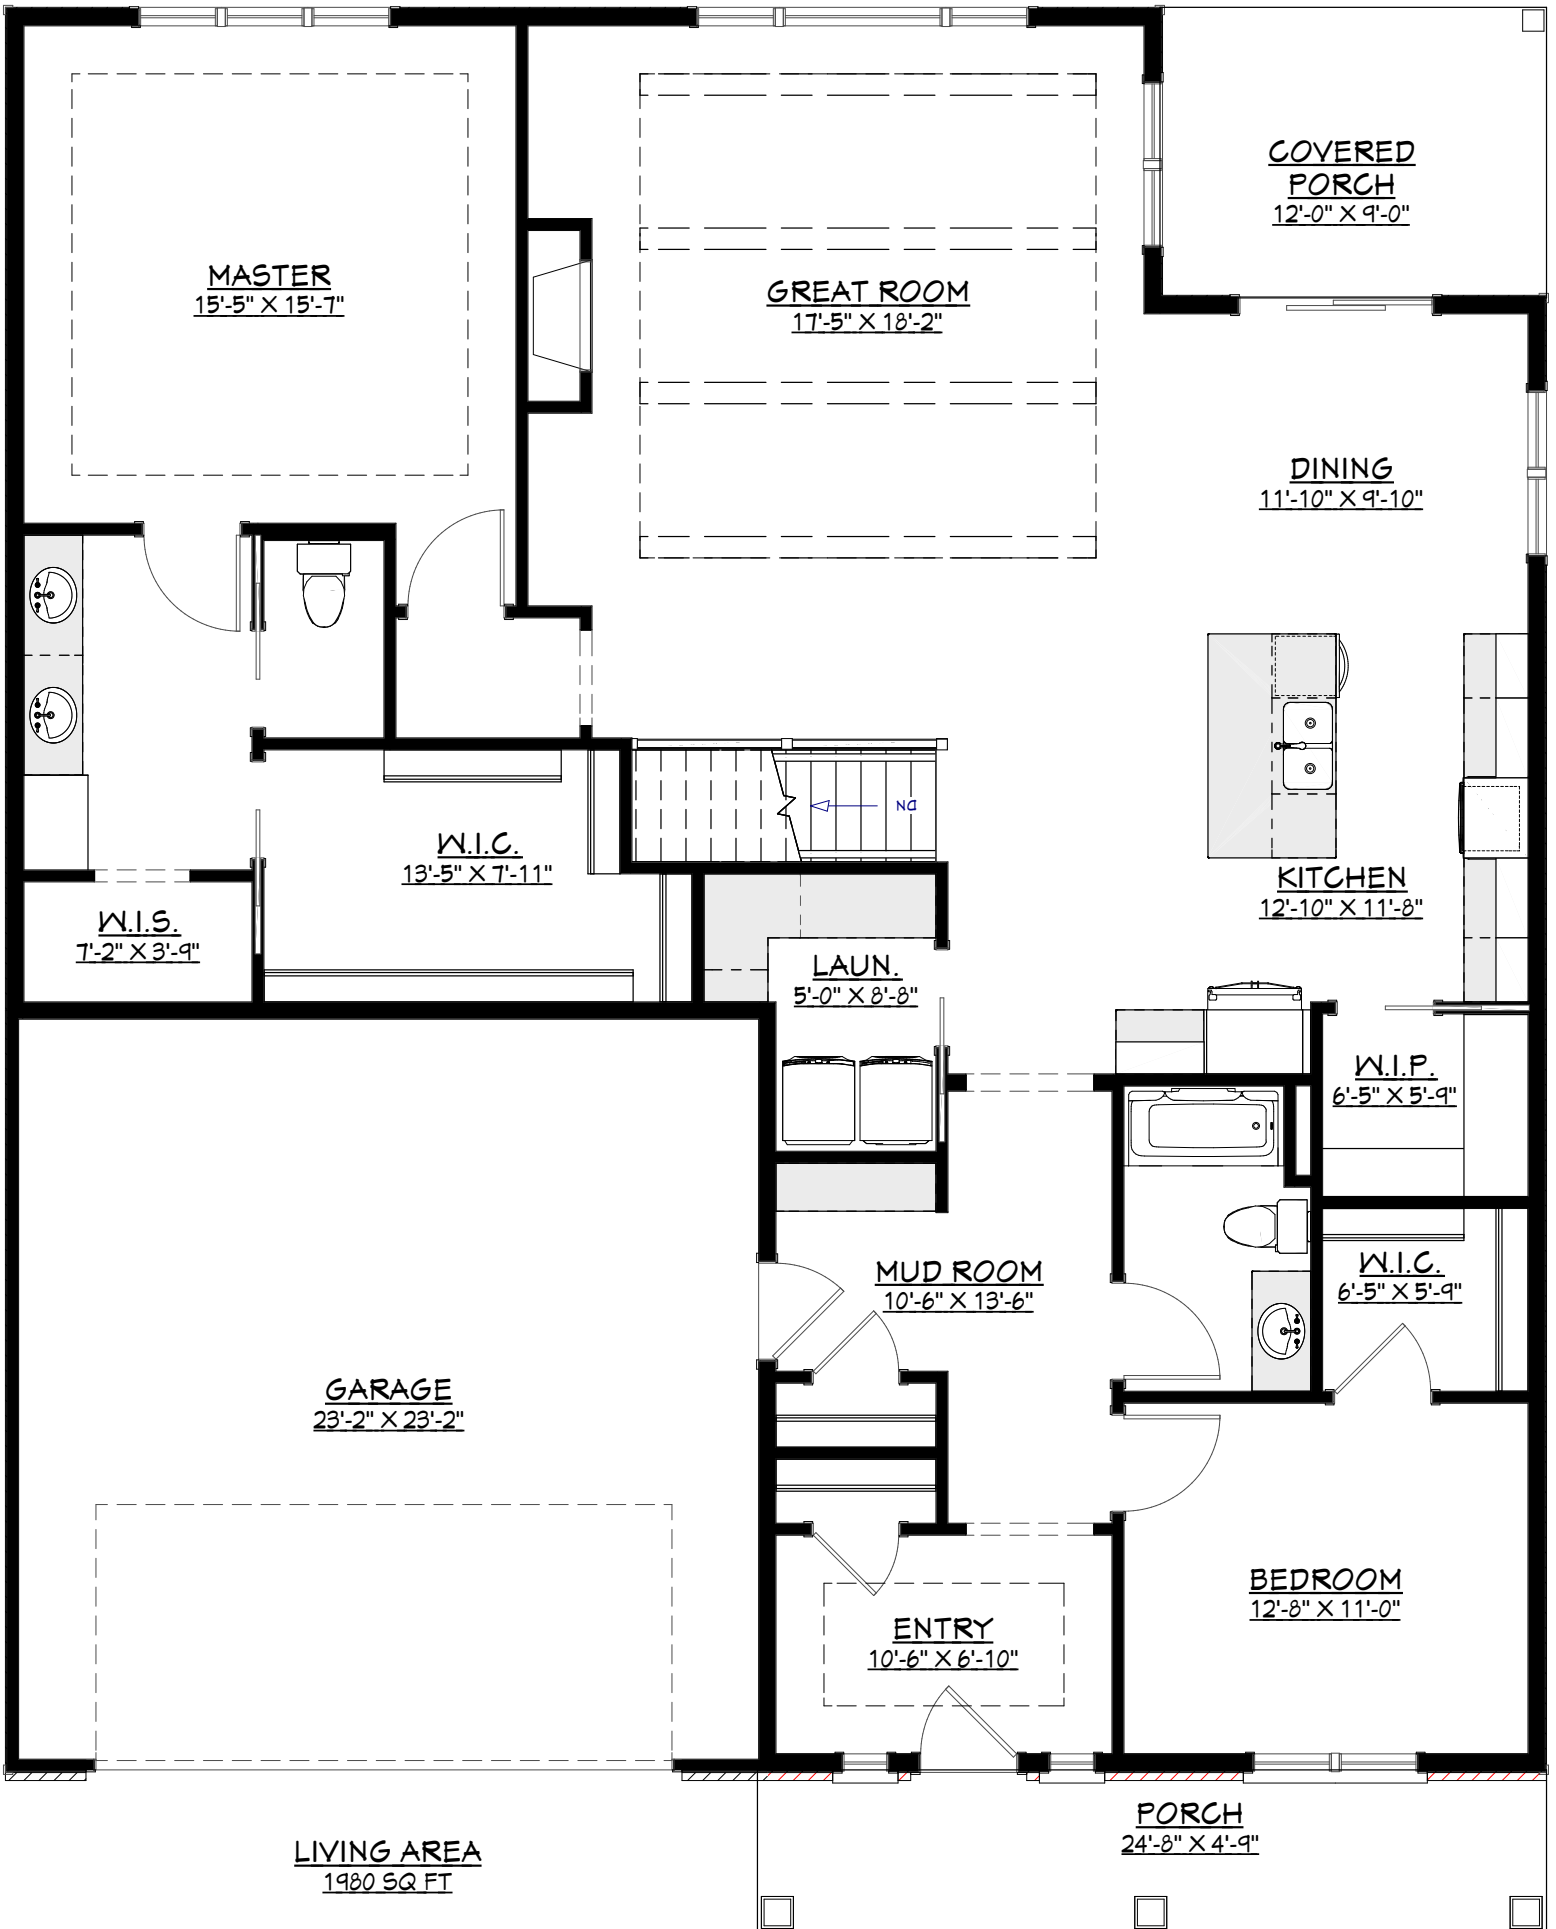

# THE MAPLE

FUTURE  
REC ROOM  
25'-10" X 21'-7"

FUTURE  
BATH  
7'-8" X 11'-6"

FUTURE  
BEDROOM  
11'-10" X 12'-7"

W.I.C.  
7'-8" X 4'-10"

W.I.C.  
5'-8" X 6'-0"

FUTURE LIVING AREA  
986 SQ. FT.