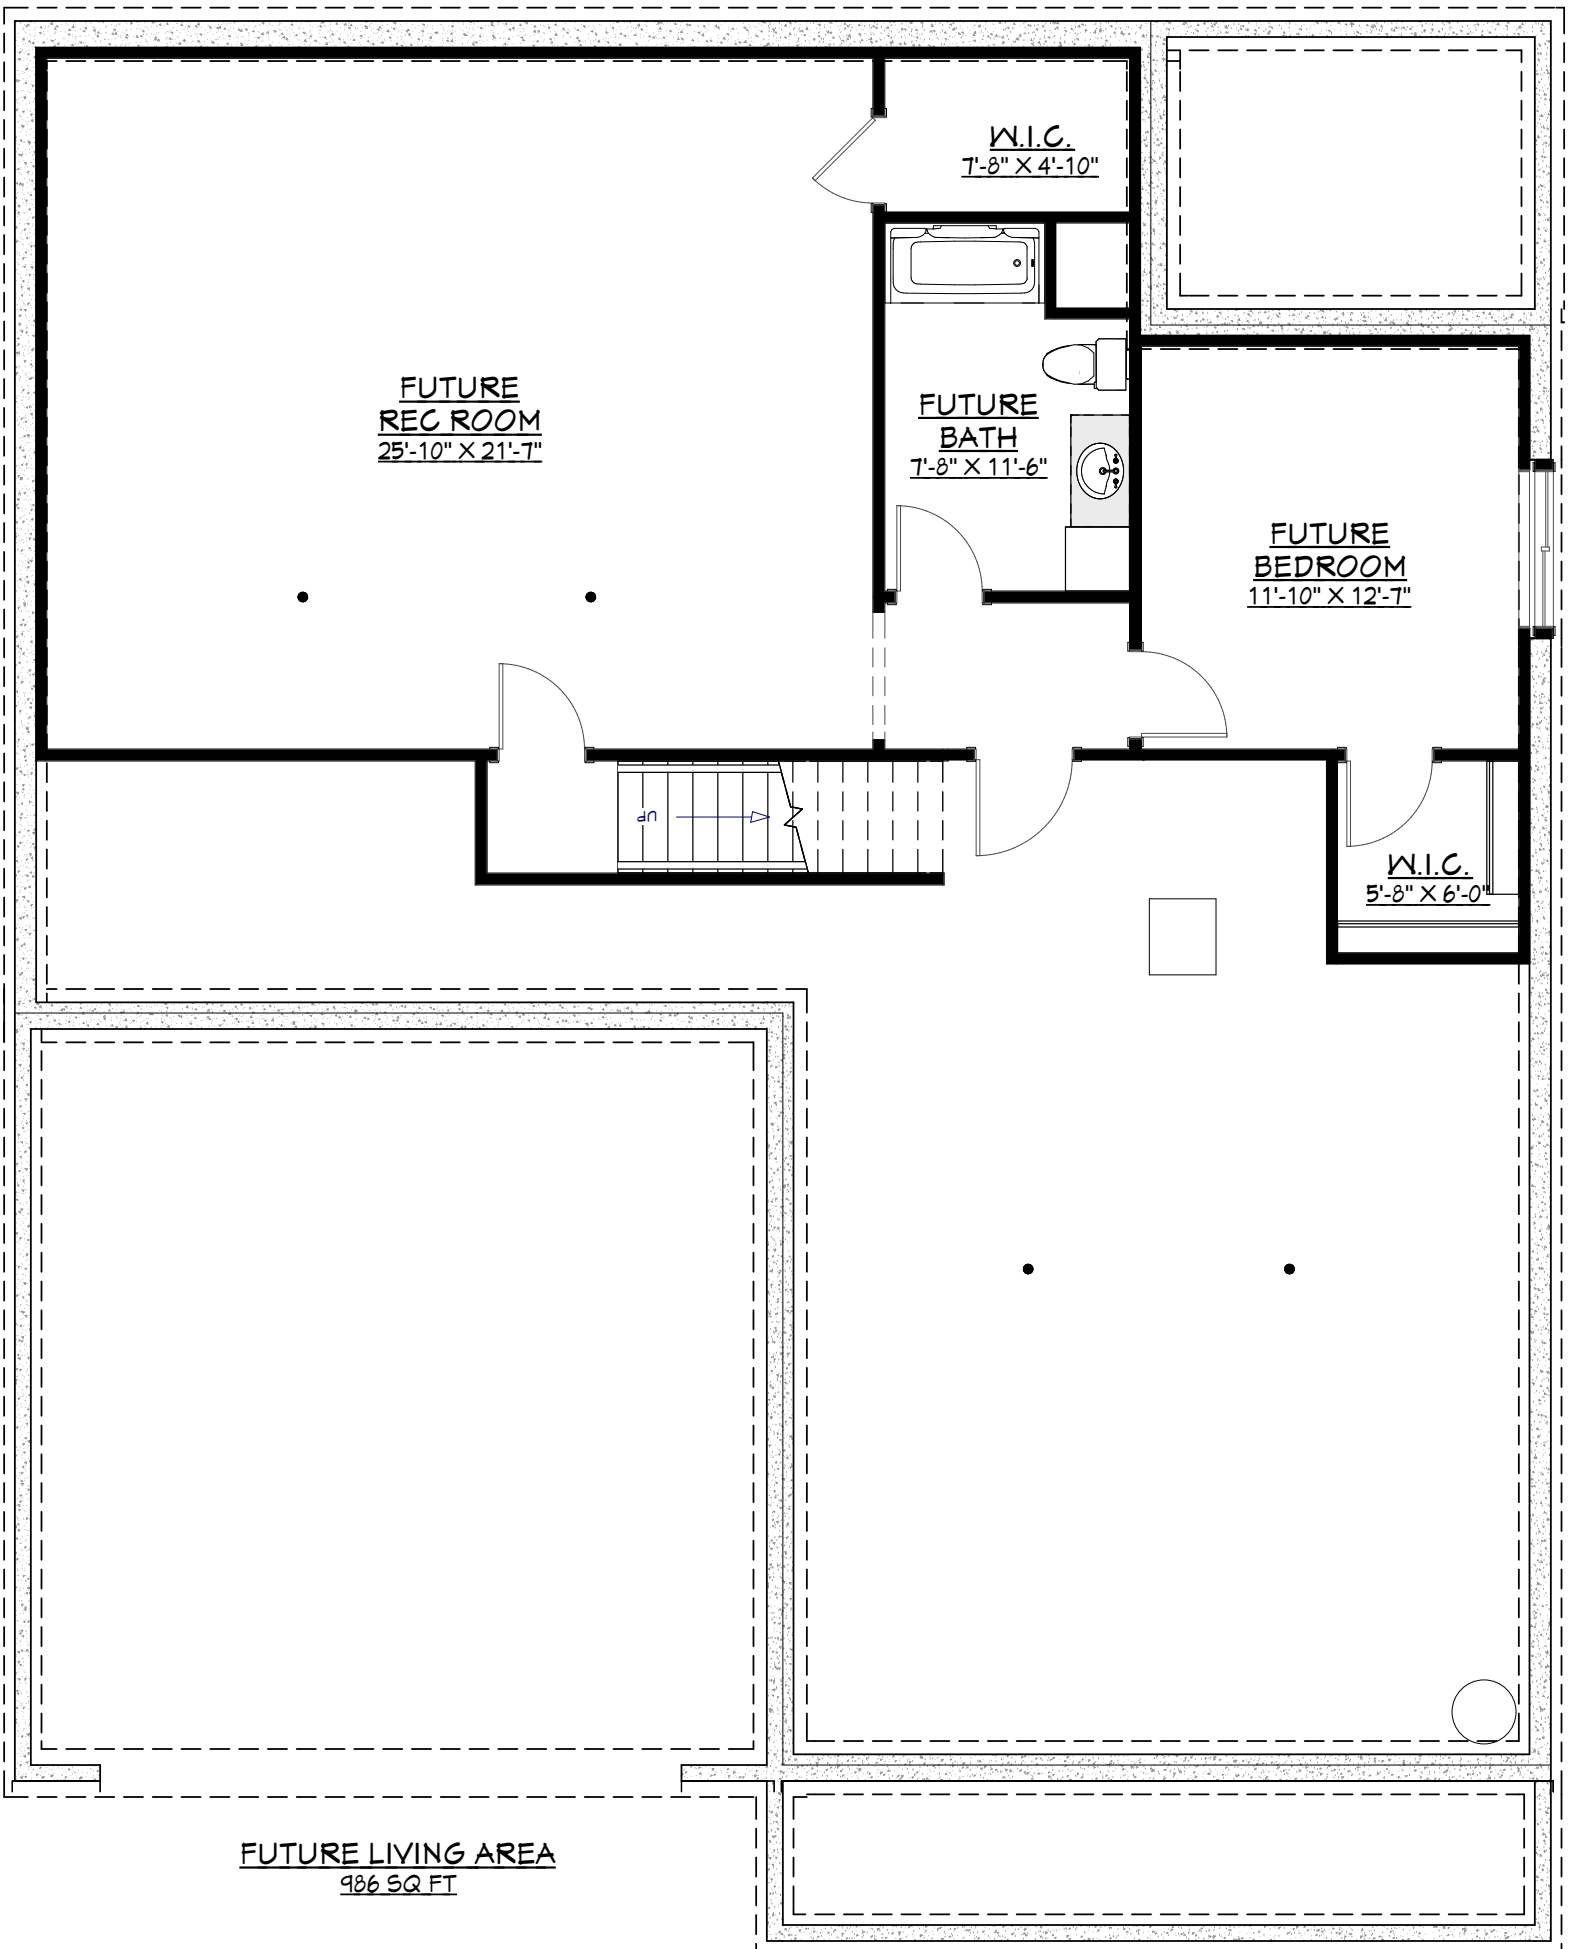

# THE MAPLE

FUTURE  
REC ROOM  
25'-10" X 21'-7"

FUTURE  
BATH  
7'-8" X 11'-6"

FUTURE  
BEDROOM  
11'-10" X 12'-7"

W.I.C.  
7'-8" X 4'-10"

W.I.C.  
5'-8" X 6'-0"

FUTURE LIVING AREA  
986 SQ. FT.