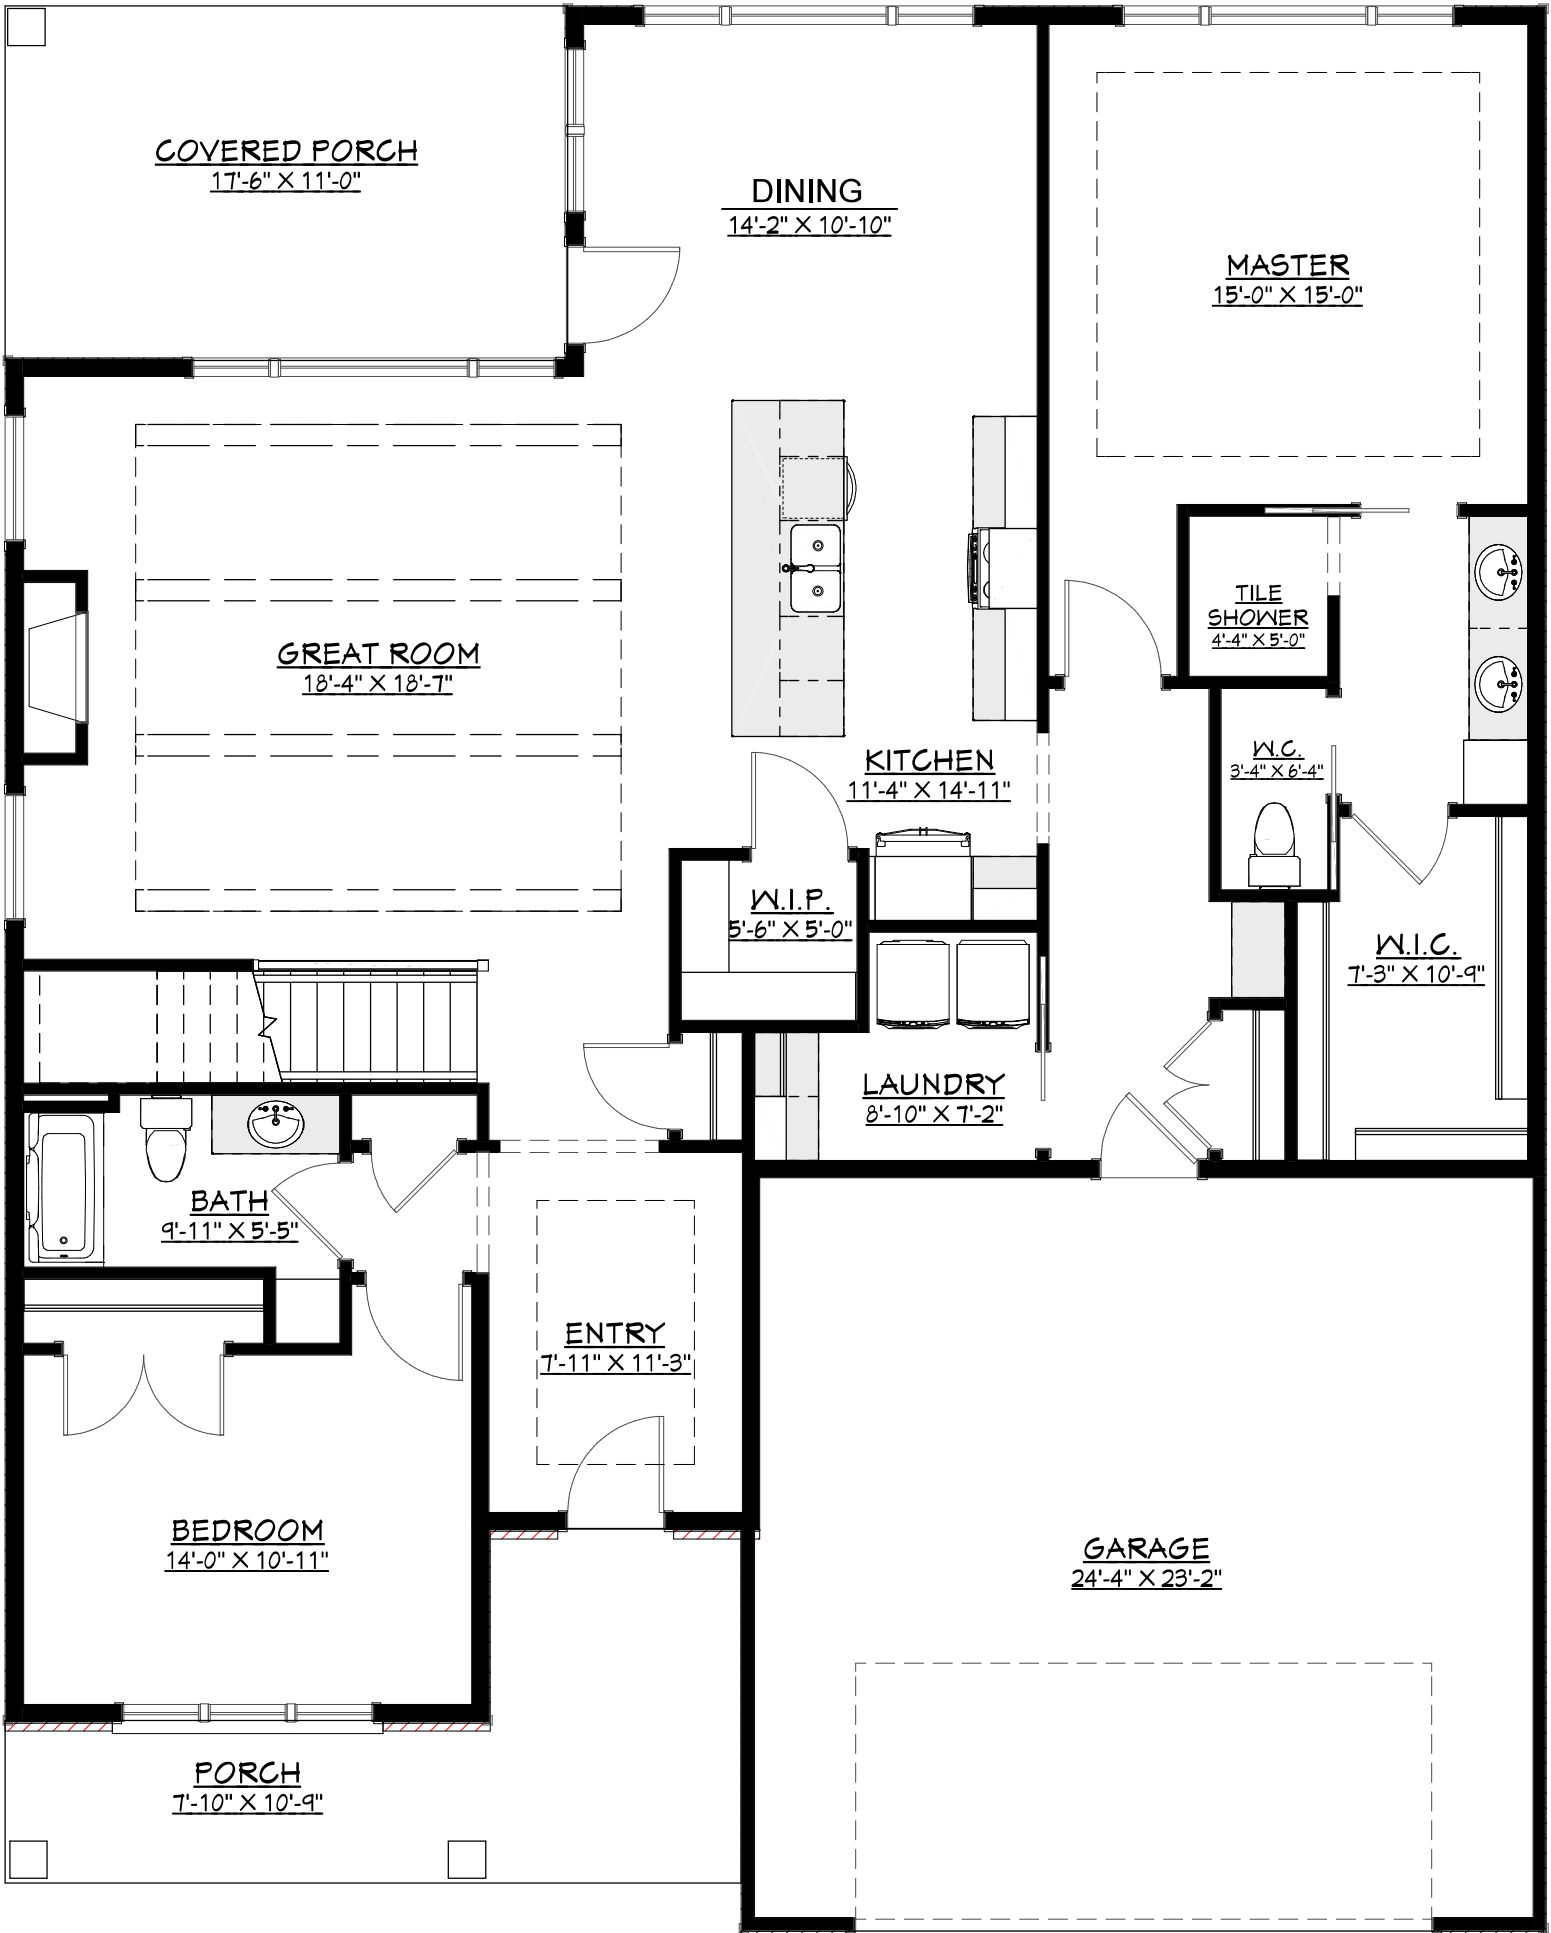

THE OAK

LIVING AREA
1908 SQ FT

FUTURE BATH
12'-0" X 5'-4"

FUTURE BEDROOM
13'-7" X 12'-1"

FUTURE REC ROOM
29'-8" X 13'-8"

FUTURE LIVING AREA
814 SQ FT