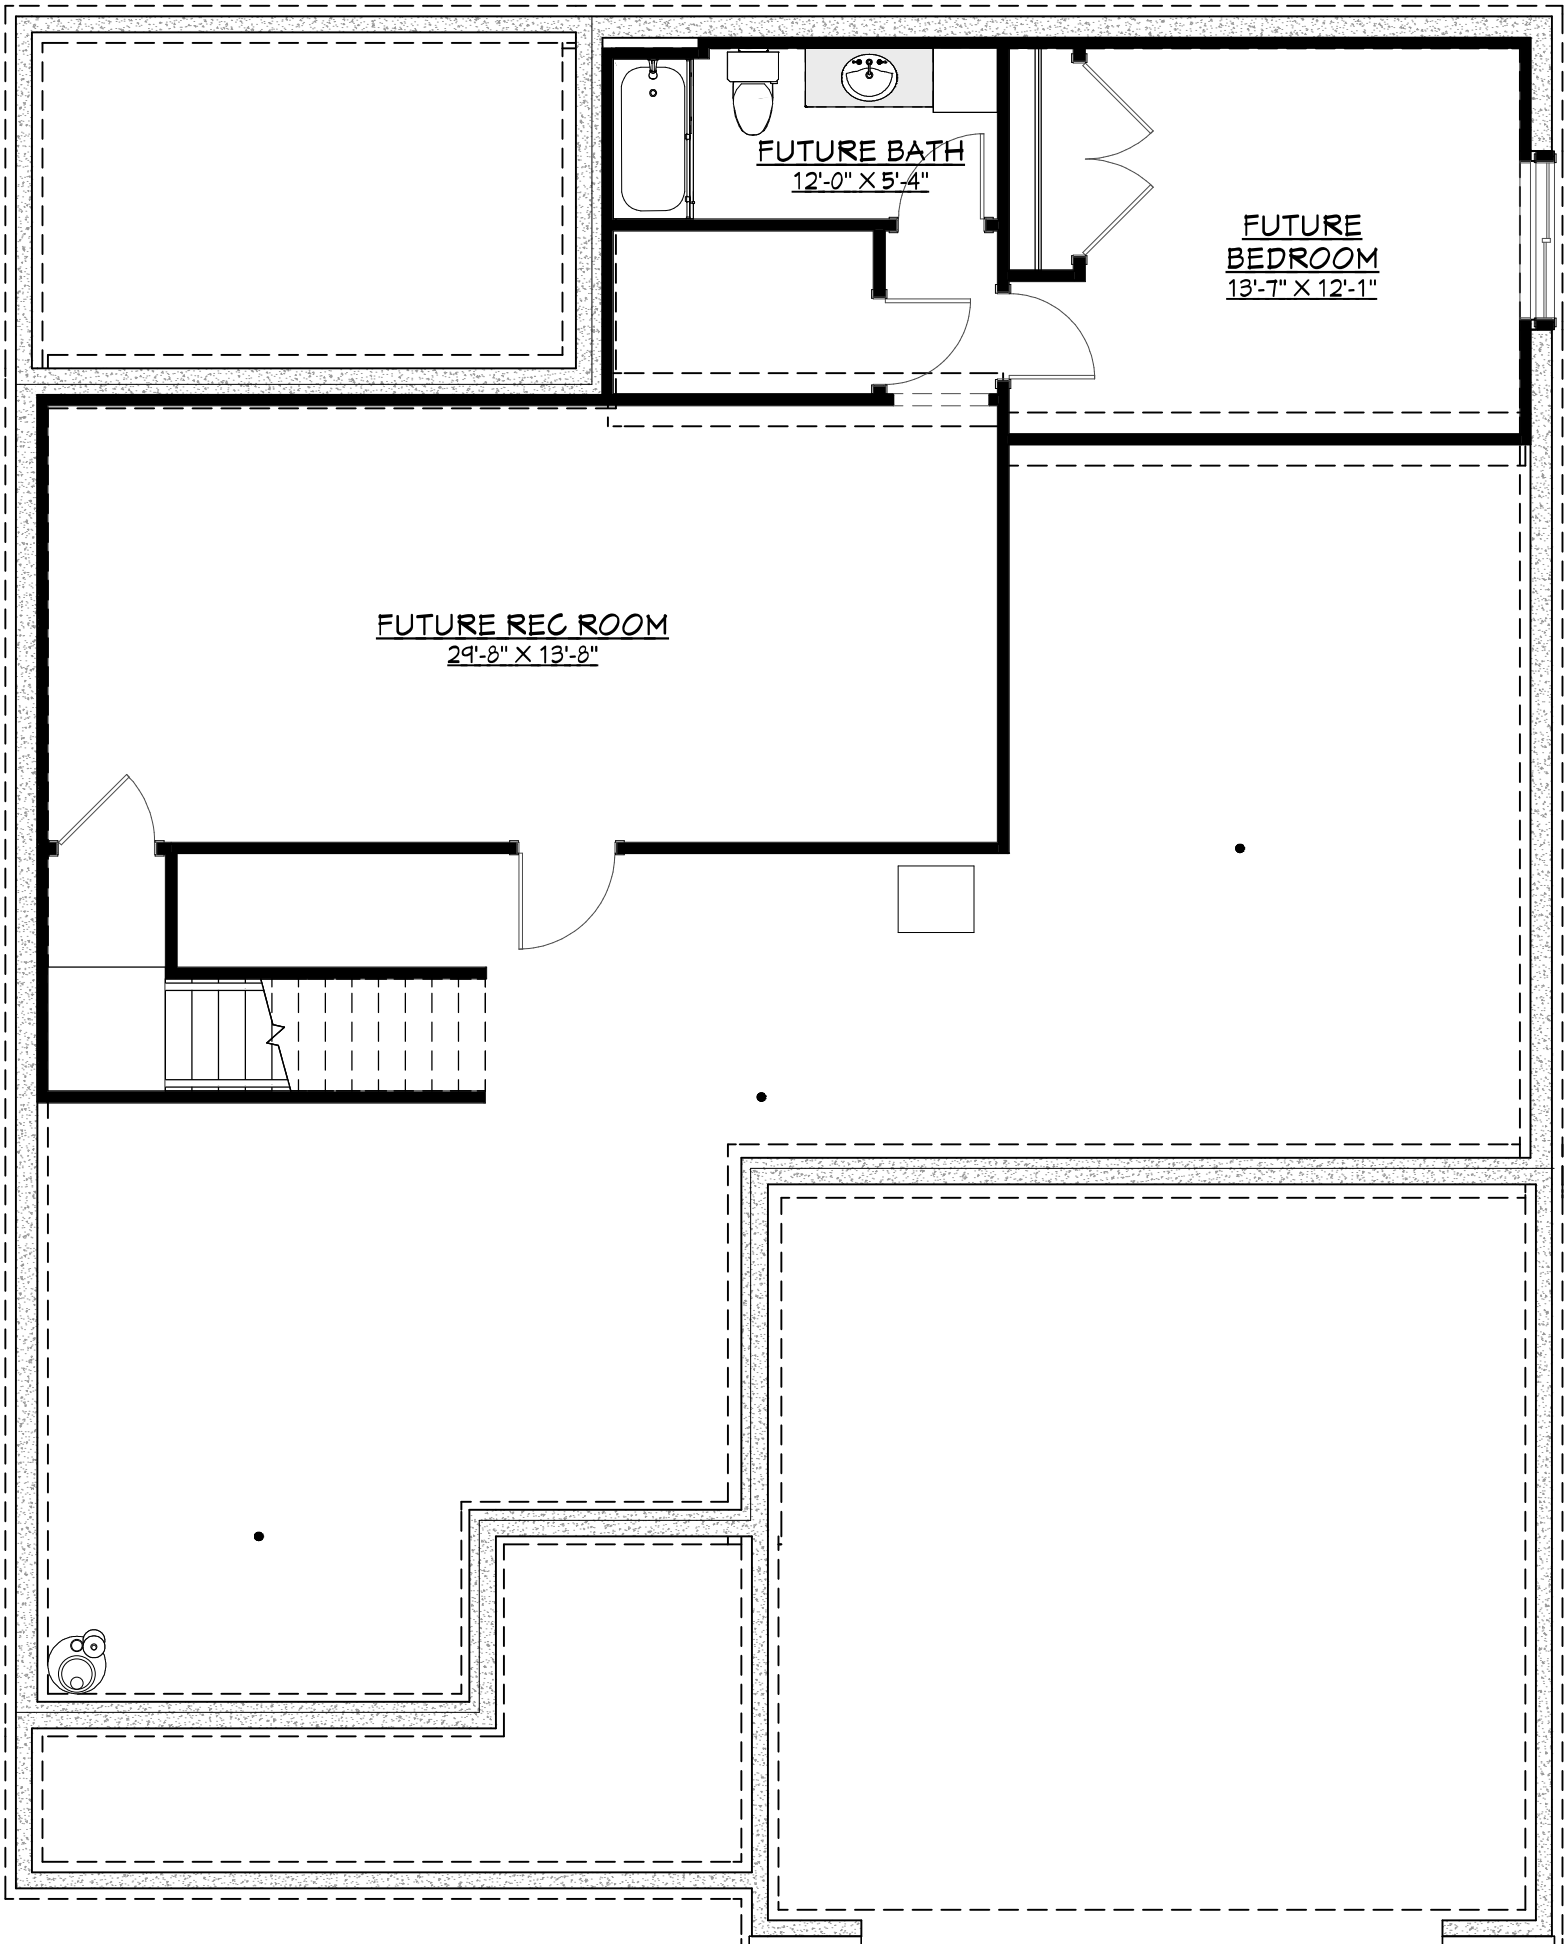

THE OAK

LIVING AREA
1908 SQ FT

FUTURE BATH
12'-0" X 5'-4"

FUTURE BEDROOM
13'-7" X 12'-1"

FUTURE REC ROOM
29'-8" X 13'-8"

FUTURE LIVING AREA
814 SQ FT