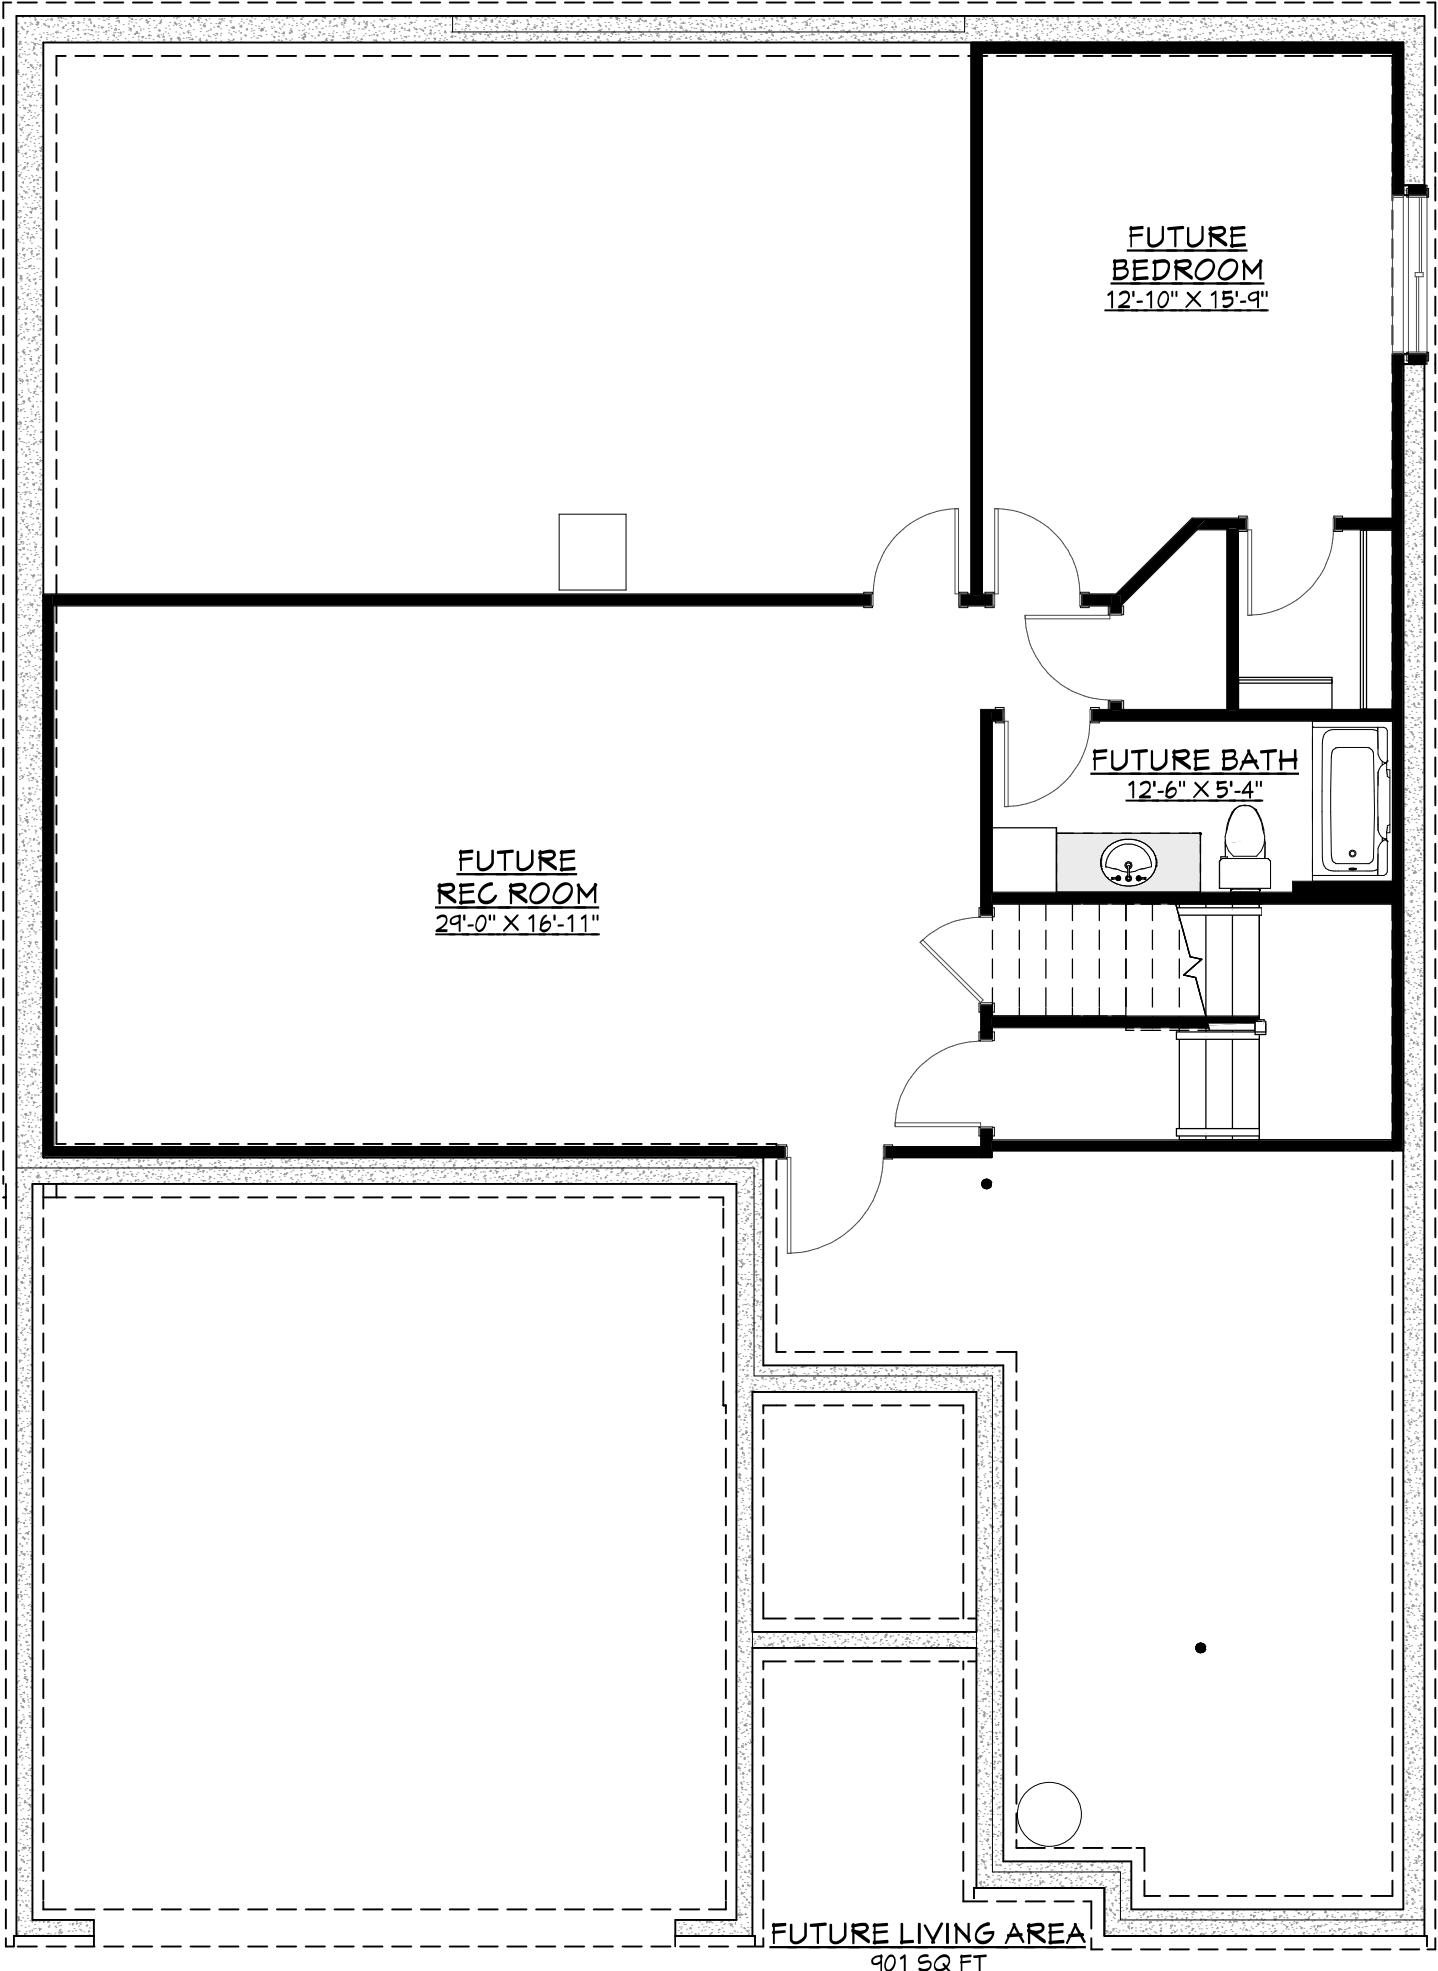

# THE WALNUT

FUTURE  
BEDROOM  
12'-10" X 15'-9"

FUTURE  
REC ROOM  
29'-0" X 16'-11"

FUTURE BATH  
12'-6" X 5'-4"

FUTURE LIVING AREA  
901 SQ FT