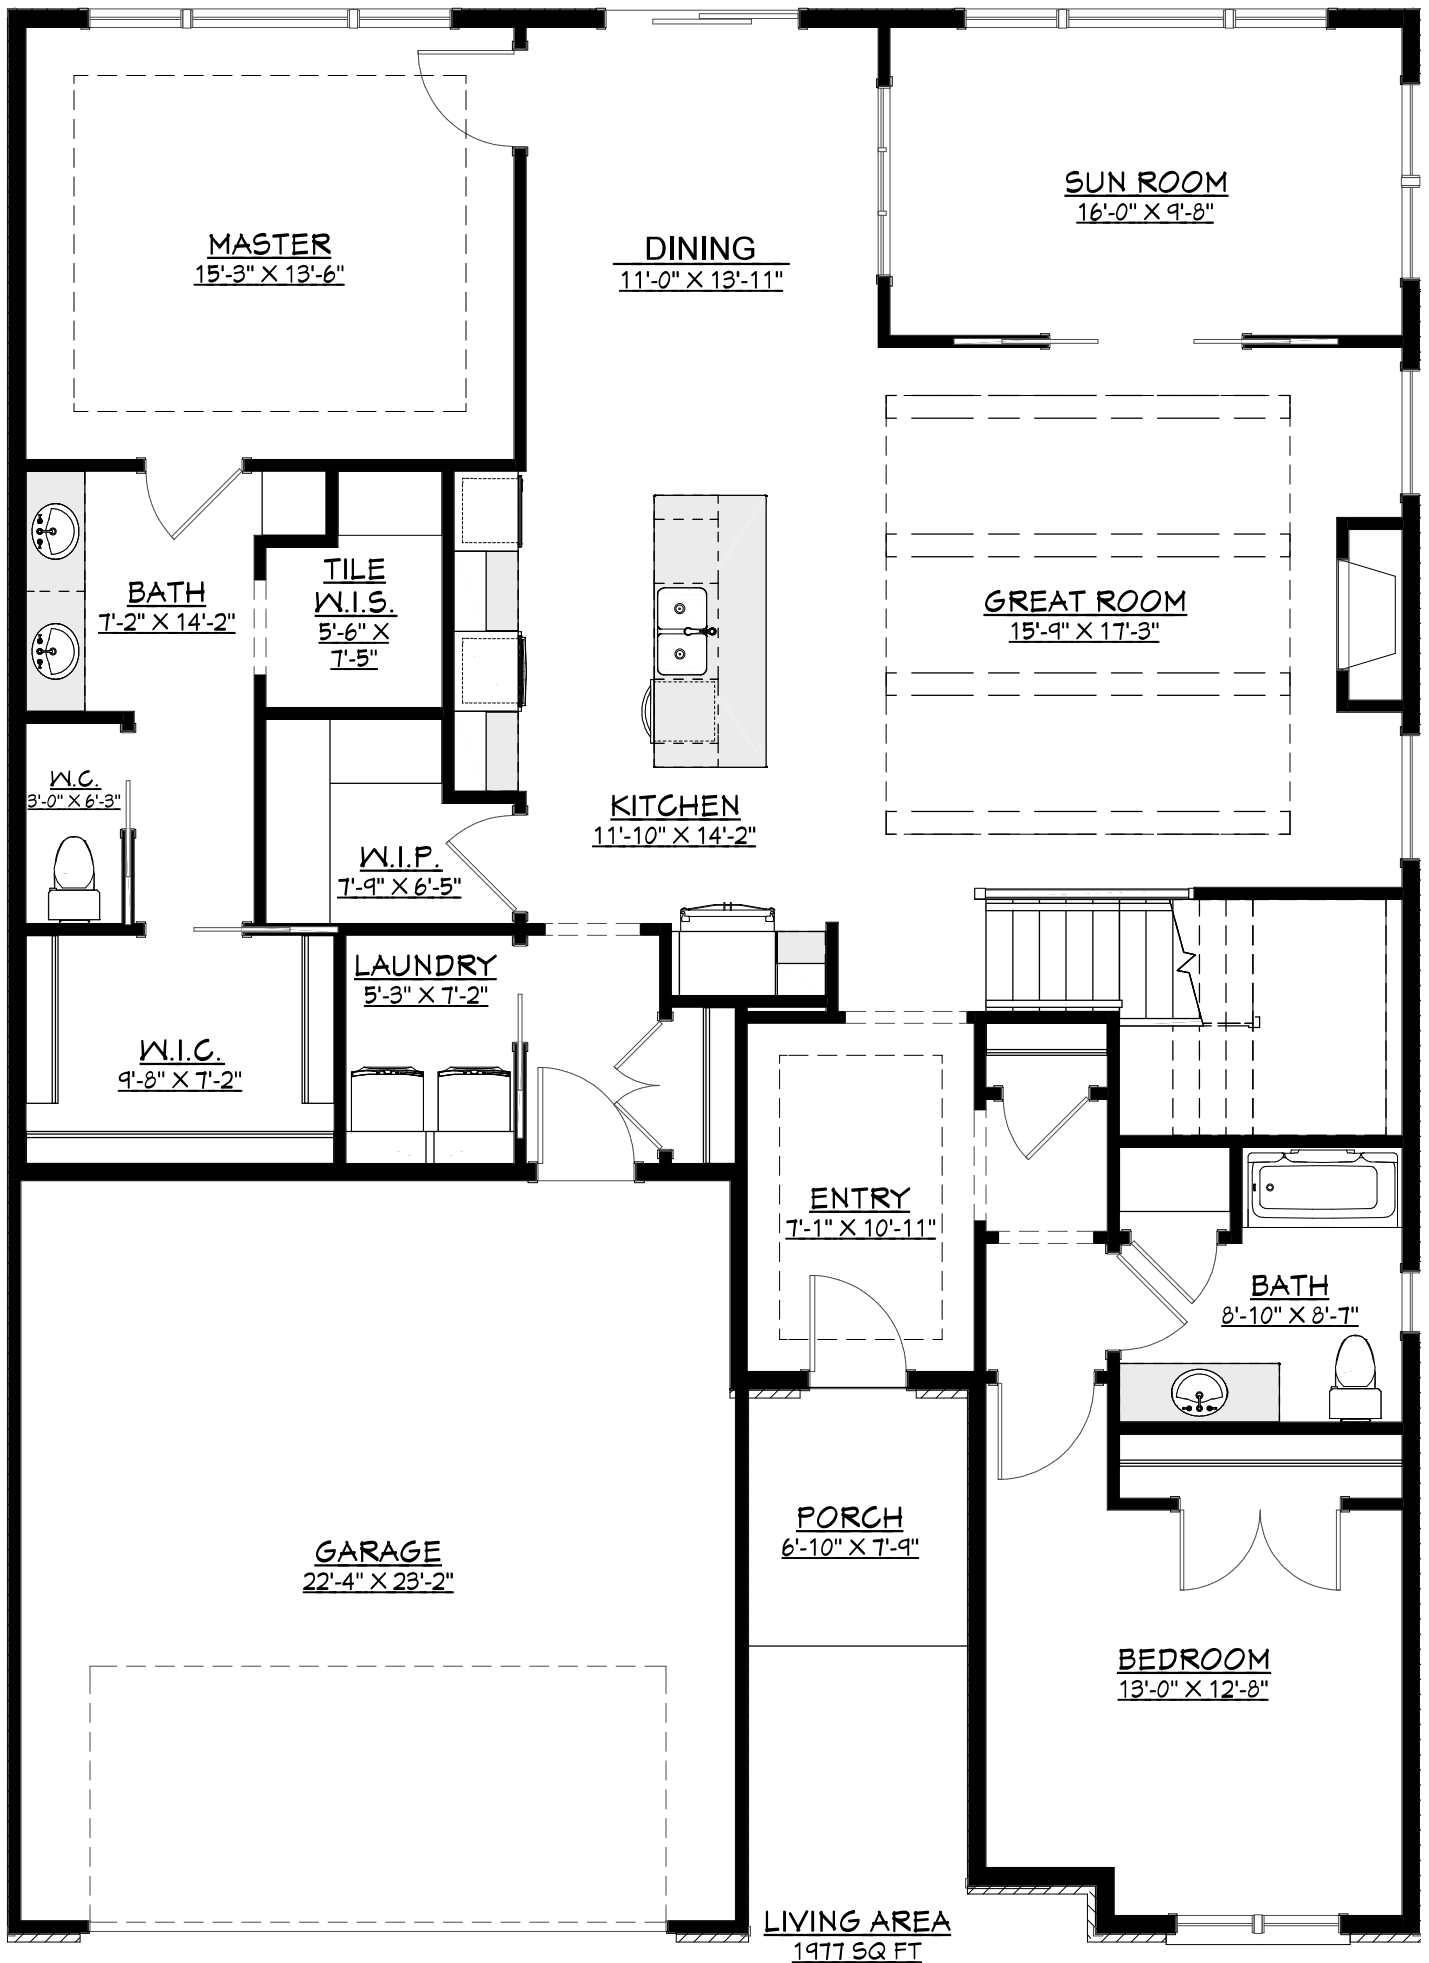

# THE WALNUT

FUTURE  
BEDROOM  
12'-10" X 15'-9"

FUTURE  
REC ROOM  
29'-0" X 16'-11"

FUTURE BATH  
12'-6" X 5'-4"

FUTURE LIVING AREA  
901 SQ FT